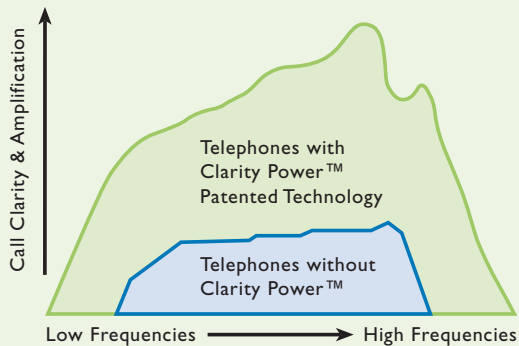

Hear every word Loud and Clear!

With amplified telephones and accessories from CLARITY.